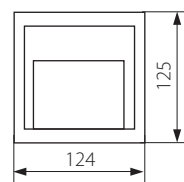

ONSTAR LED-GR

ONSTAR LED-GR

- ▶ obudowa: tworzywo ABS/ Szyba ochronna: PC
- ▶ casing: ABS material/ protective pane: polycarbonate (PC)

							ONSTAR LED-GR	22760	szary / grey	1,7	60	1/-24	216							

CROTO LED

Oprawa ścienna LED / Wall luminaire LED

CROTO LED-GR-L

CROTO LED-GR-O

CROTO LED-GR-L

CROTO LED-GR-O

- ▶ obudowa: tworzywo ABS/ Szyba ochronna: PC
- ▶ casing: ABS material/ protective pane: polycarbonate (PC)