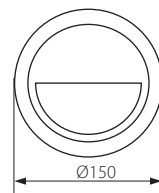

Oprawa ścienna LED / Wall luminaire LED

CROTO LED-GR-L

CROTO LED-GR-O

CROTO LED-GR-L

CROTO LED-GR-O

- ▶ obudowa: tworzywo ABS/ Szyba ochronna: PC
- ▶ casing: ABS material/ protective pane: polycarbonate (PC)