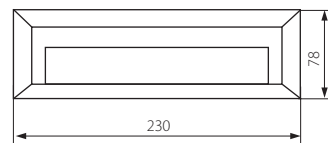

ONSTAR LED-GR

ONSTAR LED-GR

- ▶ obudowa: tworzywo ABS/ Szyba ochronna: PC
- ▶ casing: ABS material/ protective pane: polycarbonate (PC)

							ONSTAR LED-GR	22760	szary / grey	1,7	60	1/-24	216							

CROTO LED

Oprawa ścienna LED / Wall luminaire LED

CROTO LED-GR-L

CROTO LED-GR-O

CROTO LED-GR-L

CROTO LED-GR-O

- ▶ obudowa: tworzywo ABS/ Szyba ochronna: PC
- ▶ casing: ABS material/ protective pane: polycarbonate (PC)